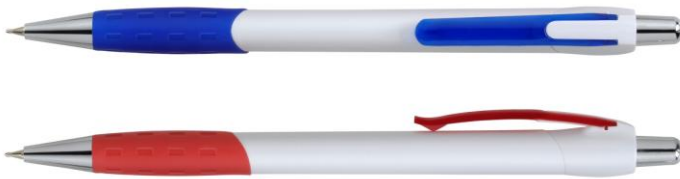

PHOTO	COLOURS AVAILABLE
	<p>TEAL/RED</p>
	<p>METALLIC SILVER / RED / GREEN / BLUE + BLACK PARTS</p>
	<p>WHITE BODY WITH BLUE , BLACK & RED PARTS</p>
	<p>YELLOW + BLACK PARTS</p>
	<p>NT COLORS (5 COLOR)</p>

CAP TYPE =TEAL, ORANGE, YELLOW,
WHITE & RED (PP MATERIAL IS NOT
USED SO EASILY PRINTABLE)

	<p>WHITE WITH CROME PARTS</p>
	<p>WHITE BODY + BLUE / RED / GREEN PARTS</p>
	<p>WHITE BODY WITH TEAL,ORANGE PARTS</p>
	<p>WHITE BODY WITH BLUE , RED , BLACK TOPS</p>
	<p>TR ORANGE , TR RED & TR BLUE</p>

ORANGE,TEAL,YELLOW & LIGHT GREEN

WHITE BARREL+**TRANSPARENT**
GRIPPER AND CLIP+NOZZLE & TOP
PLUNDER CHROME

	<p>WHITE + CHROME</p>
	<p>BLACK / TEAL / ORANGE / YELLOW WITH CHROME PARTS</p>
	<p>BLACK , BLUE & RED WITH CHROME PARTS</p>
	<p>BARREL+BUSH SILVER, TEAL OTHER PARTS IN SHINING BLK</p>
	<p>BLUE , RED , GREEN</p>

YELLOW + BLACK PARTS

WHITE & YELLOW WITH CHROME
PARTS

	<p>WHITE +CHROME (METAL CROME CLIP)</p>	
	<p>BARREL SILVER SPRAY & CLIP CROME</p>	
	<p>WHITE+TRANSPARENT PARTS AND METAL CLIP</p>	
	<p>BARREL SILVER FOIL, GRIP & BUSH BLUE& RED COLOURS . PENS CAN LASERED AND BASE WILL BE BLACK</p>	
	<p>BARREL MATT BLK, OTHER PARTS SHINNING BLK+ INSIDE RING CHROME</p>	